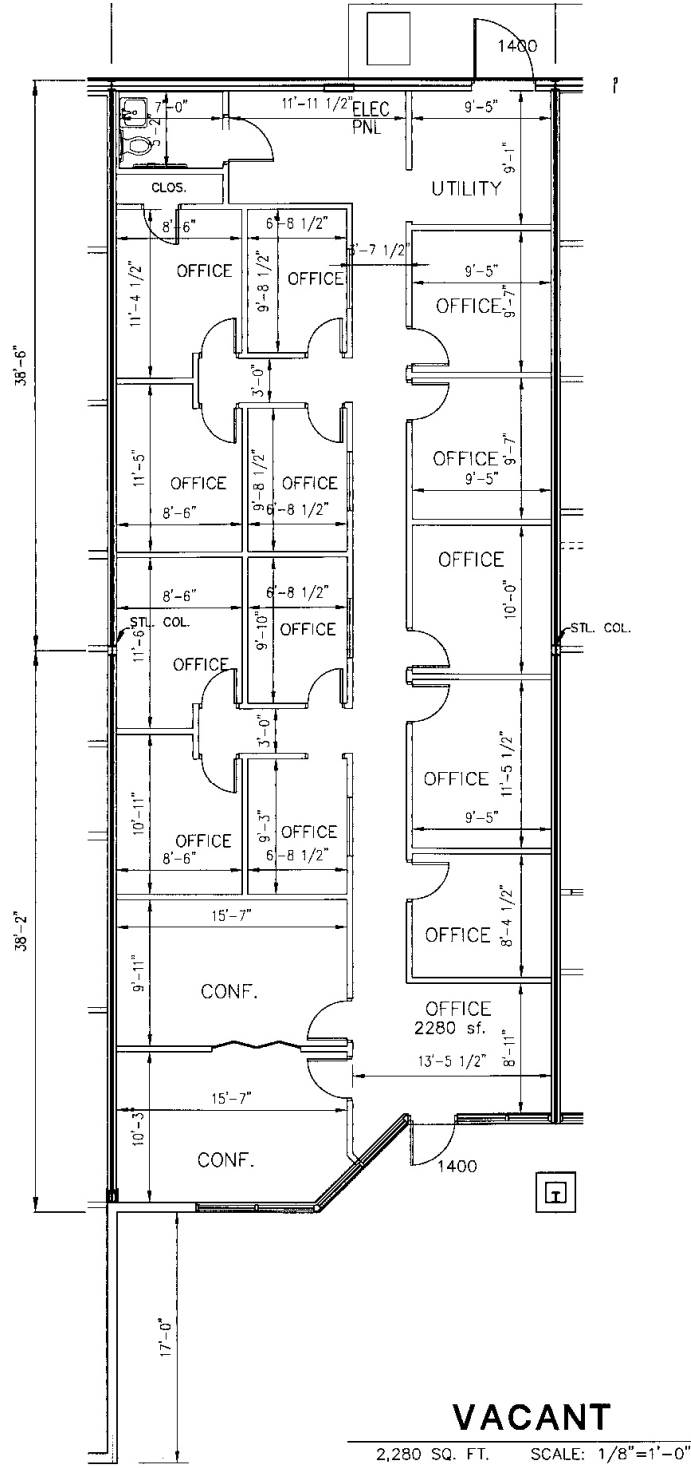

SOUTHLAKE PROFESSIONAL PLAZA

1961 Hwy 42, McDonough, Ga. 30253

- 1,680 sq. ft. condo unit in retail center
- Currently leased
- Zoned C10

•

Floor Plan for Unit 1400